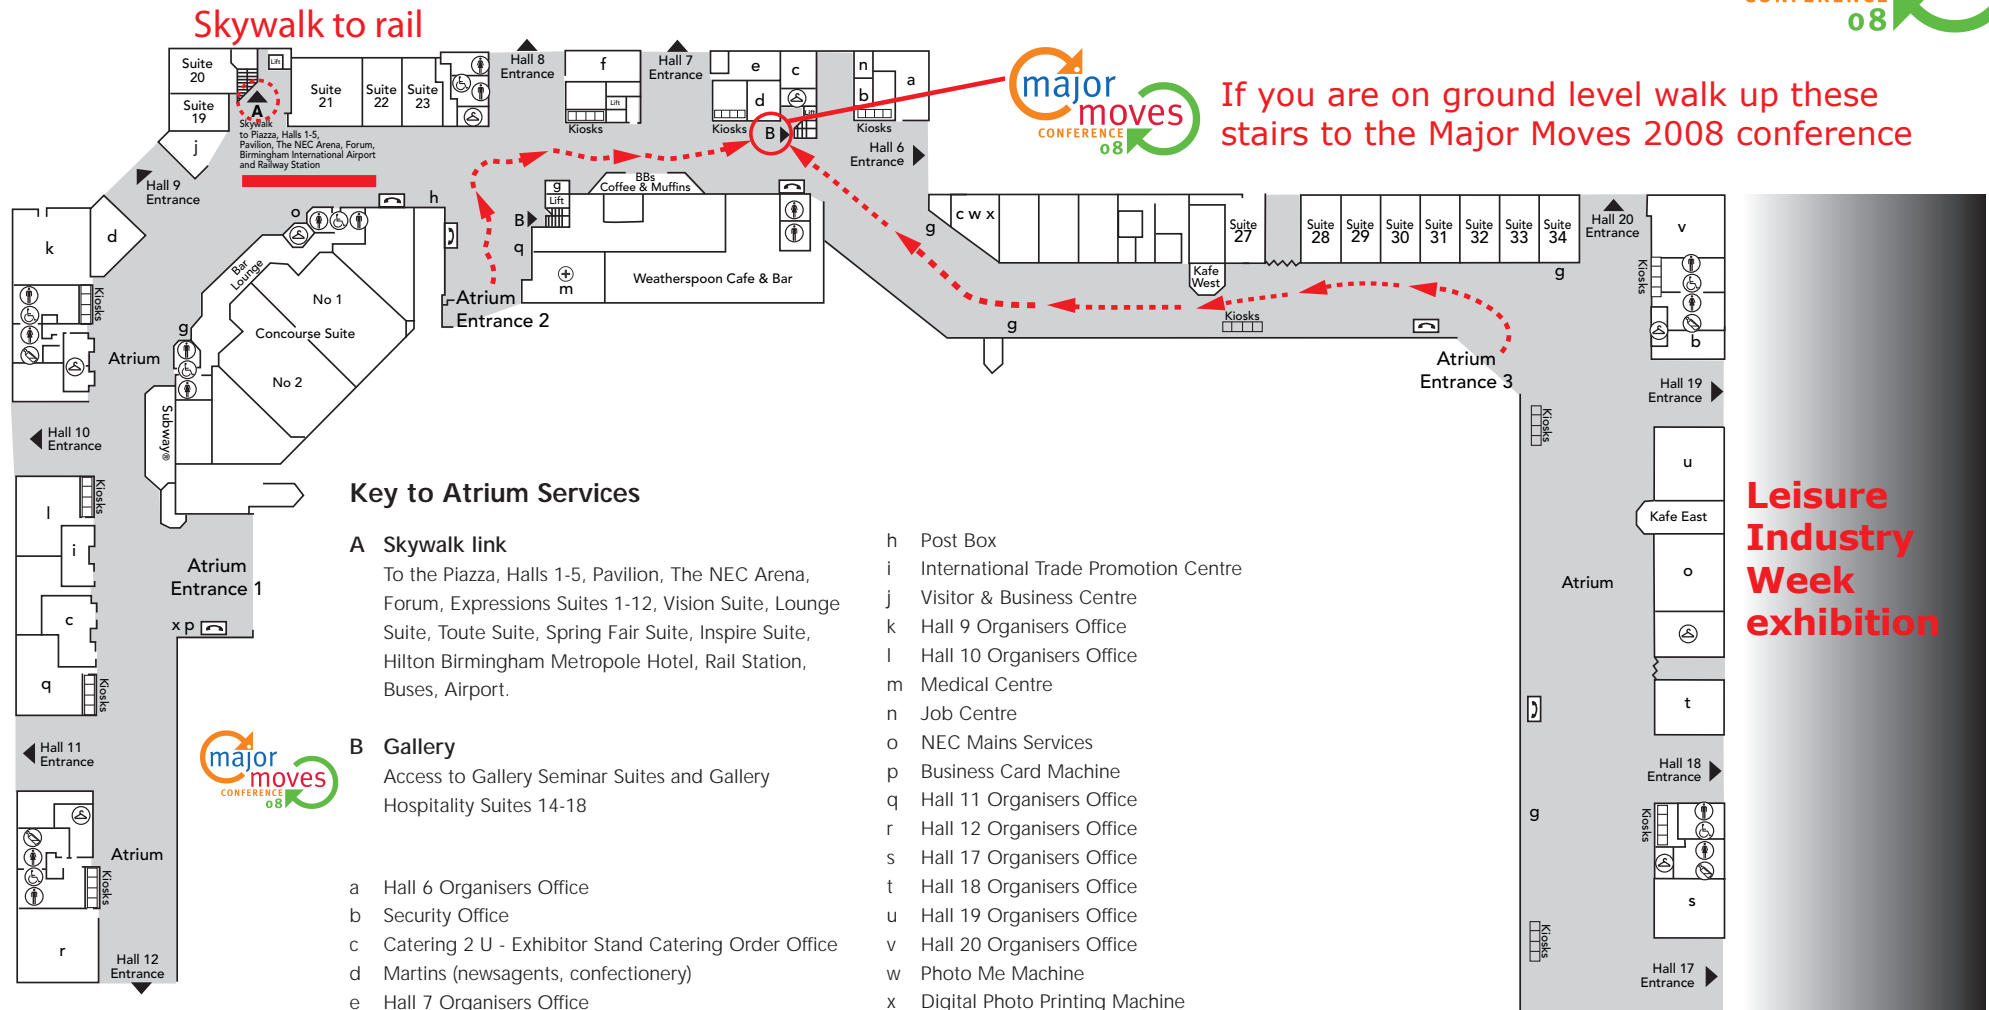

Directions to the Major Moves Conference 2008

If you have entered the NEC along the Skywalk you are already on the correct level for the Major Moves 2008 conference

Leisure Industry Week exhibition